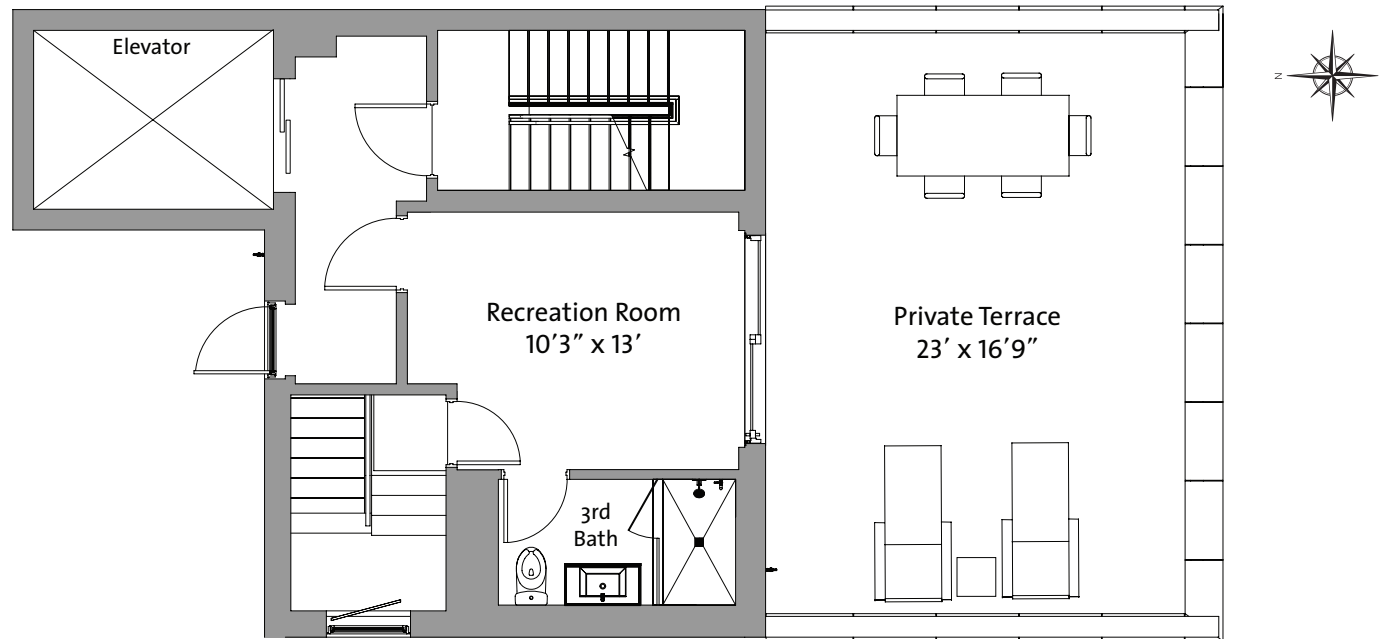

246W16
CHELSEA

PENTHOUSE

For more information: 212-352-6250 hello@246w16.com www.246w16.com

grid

DOUG BOWEN
ZIA O'HARA TEAM
AT DOUGLAS ELLIMAN REAL ESTATE

The complete offering terms are in an offering plan available from Sponsor: 246 West 16th Street, LLC, 37 West 20th Street, Suite 910, New York, NY 10011. File No. CD17-0141. The artist representations and interior decorations, finishes, appliances and furnishings are provided for illustrative purposes only. Sponsor makes no representations or warranties except as may be set forth in the Offering Plan.